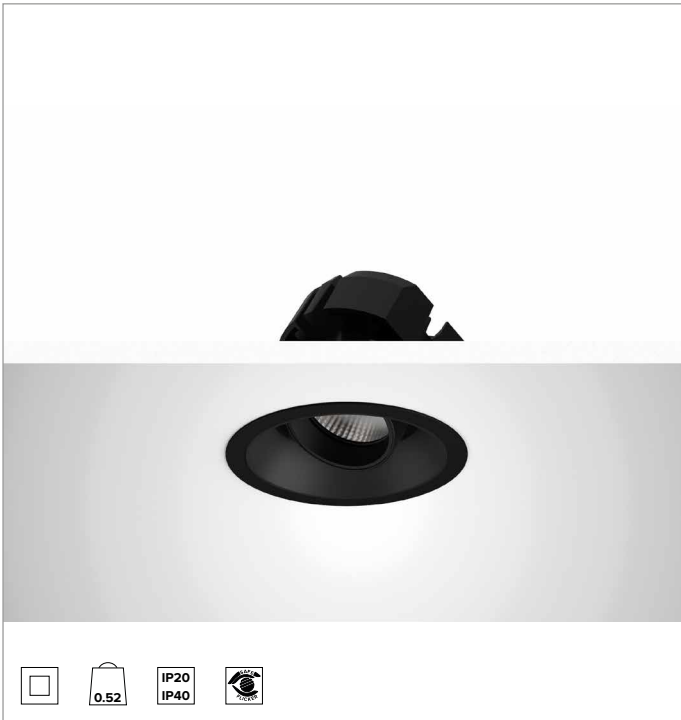

1T8749EL | CTEVO ARCHITECTURAL 105

Adjustable recessed LED projector in a trim version

		3500K	H(m)	D(m)	E _{max} (lx)	
		Ra90		14°		
		Fixture Power	21W	1	0.24	13396
		Source Flux	1960lm	2	0.49	3349
		Fixture Flux	1391lm	3	0.73	1488
		Efficacy	65lm/W	4	0.97	837
TS1304	I _{max} =6835cd/klm	I _{max}	13396cd	5	1.21	536

CCT nominal: 3500K

Lifetime (L80/B10): >50000h tq +25°C

ILLUMINOTECHNICAL CHARACTERISTICS

SP - precision optics with a black silicone cut off ring. Version with a convex faceted highly reflective anodised aluminium reflector and a holographic diffusion filter. UGR<19 (EN 12464-1).

Optic: REFLECTOR

Beam angles: SP

Optical efficiency: 71%

Fixture flux: 1391lm

Luminous efficacy: 65lm/W

Photobiological safety: Compliant with RG1 low risk group

MECHANICAL CHARACTERISTICS

Die-cast black painted anodised aluminium body and dissipator. Black colour cover. The optical unit can be adjusted up to 30° on the vertical plane with a mechanical beam locking system and a graduated scale, and 358° on the horizontal plane. Trim version with an integrated black ring.

Colour and finish: Deep black

Weight: 0.515Kg

Version: TRIM

Degree of protection: IP20 for recessed part

Degree of protection: IP40 for exposed part

ELECTRICAL CHARACTERISTICS

Integrated electronic ON-OFF driver.